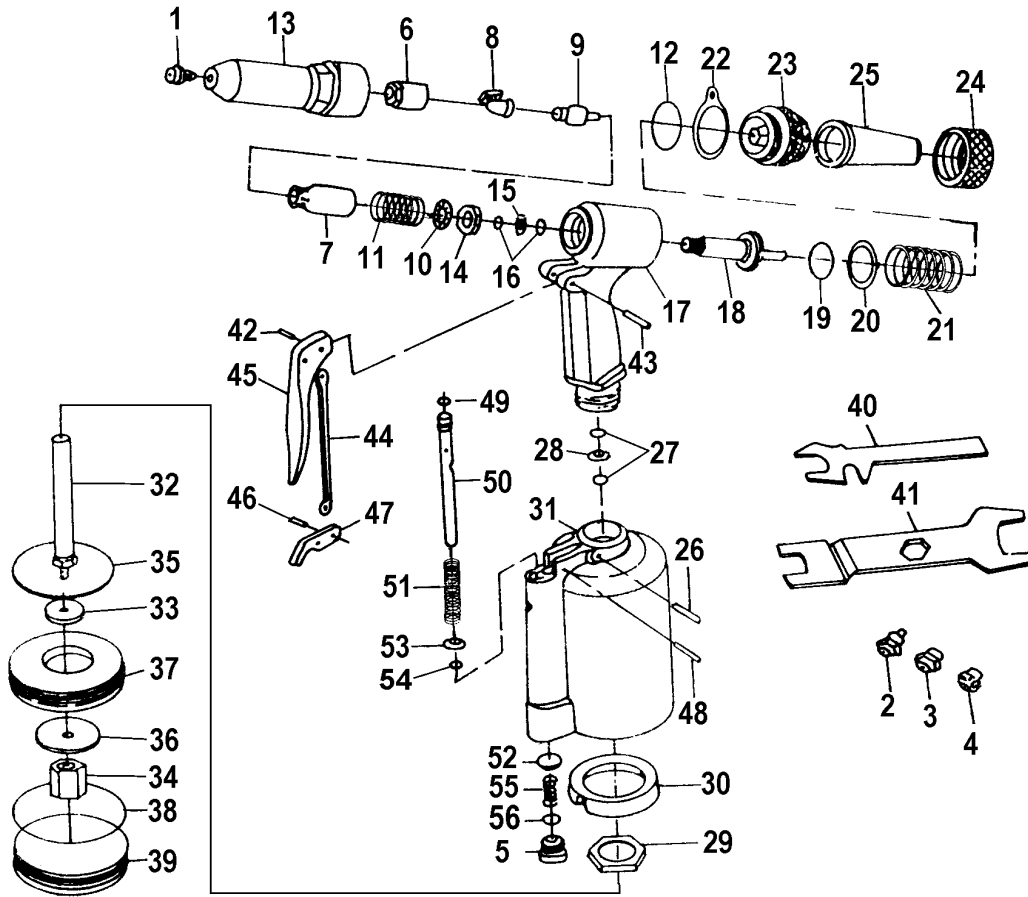

## Instructions and Parts List - #79014

### V-2 AIR / HYDRAULIC RIVETER TOOL

Ref. No.	Part No.	Description	Qty.	Ref. No.	Part No.	Description	Qty.	Ref. No.	Part No.	Description	Qty.
1	95760	Nosepiece 3/16" (4.8mm)	1	22	95916	Hanging Clip	1	43	95931	Connector	1
2	95763	Nosepiece 5/32" (4.0mm)	1	23	95917	Frame Cap	1	44	95932	Trigger Rod	1
3	95762	Nosepiece 1/8" (3.2mm)	1	24	95918	Frame Cap Nut	1	45	95933	Trigger	1
4	95761	Nosepiece 3/32" (2.4mm)	1	25	95919	Safety Cap	1	46	95934	Connector	1
5	95910	Valve Cap	1	26	95920	Setting Screw Pin	1	47	95935	Trigger Lever	1
6	95765	Jaw Case Front	1	27	95848	O-Ring 11.8x2.4	2	48	95936	Lever Pin	1
7	95771	Jaw Case Rear	1	28	95921	Back Up Ring	1	49	95799	Valve Pusher O-Ring P7	1
8	95766	Jaw	1set	29	95796	Frame Lock Nut	1	50	95937	Valve Pusher	1
9	95767	Jaw Pusher	1	30	95922	Rubber Cushion	1	51	95938	Valve Spring	1
10	95772	Case Washer Ring	1	31	95923	Air Cylinder	1	52	95939	Valve	1
11	95768	Jaw Pusher Spring	1	32	95813	Air Piston Stem	1	53	95940	Valve Collar	1
12	95780	Frame Cap O-Ring 27x2	1	33	95924	Air Piston Al	1	54	95941	Collar O-Ring P5	1
13	95764	Frame Head	1	34	95925	Air Piston Lock Nut	1	55	95942	Valve Spring	1
14	95773	Case Lock Nut	1	35	95926	Air Piston Disc Top	1	56	95943	Valve Cap O-Ring 10.8x2.4	
15	95775	Back Up Ring	1	36	95927	Air Piston Disc Bottom	1				
16	95774	O-Ring 11.8x2.4	2	37	95928	Air Piston Ring	1				
17	95911	Frame	1	38	95815	Cylinder O-Ring 67.94x2.62	1		95944	Repair Kit Ref.No. --	1
18	95912	Oil Piston	1	39	95929	Cylinder Cap	1			6, 7, 8, 9, 10, 11, 18, 21, 37	
19	95778	O-Ring 21.7x3.5	1	40	95818	Spanner Gauge	1		95945	Service Kit Ref.No.--	1
20	95913	Back Up Ring	1	41	95817	Spanner	1			15, 2x16, 19, 20, 25, 26, 38,	
21	95914	Return Spring	1	42	95930	Trigger Pin	1			49, 51, 52, 53, 54, 55, 56	