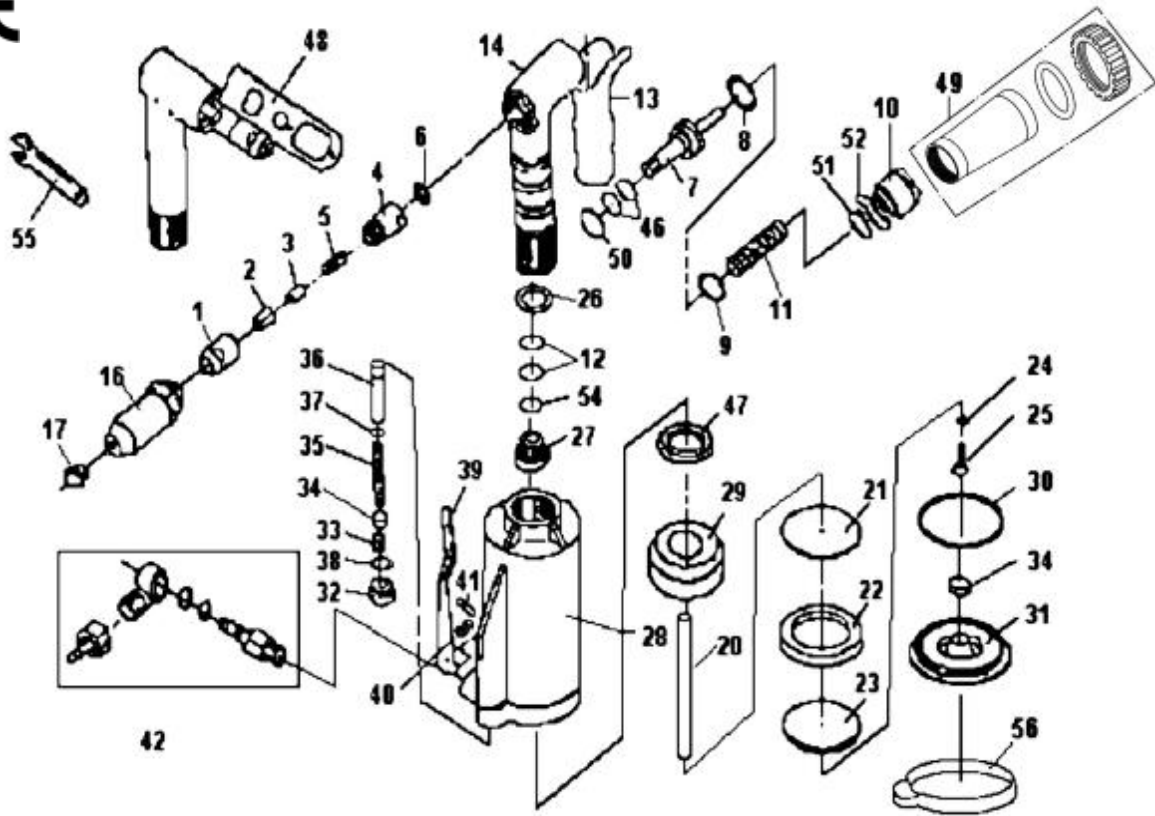

## V-3 AIR / Hyhdraulic RIVETER TOOL

| Ref. No. | Part No. | Description                  | Q'ty /Tool | Ref. No. | Part No. | Description   | Q'ty /Tool |
|----------|----------|------------------------------|------------|----------|----------|---|------------|
| 1        | 95700    | Jaw Housing                  | 1          | 31       | 95729    | Air Cylinder Cap  | 1          |
| 2        | 95701    | Jaw                          | 1set       | 32       | 95730    | Screw Plug  | 1          |
| 3        | 95702    | Jaw Pusher                   | 1          | 33       | 95731    | Valve Pressure Spring   | 1          |
| 4        | 95703    | Jaw Housing Coupler          | 1          | 34       | 95732    | Valve Plate   | 2          |
| 5        | 95704    | Spring                       | 1          | 35       | 95733    | Valve Spring  | 1          |
| 6        | 95705    | Nut                          | 1          | 36       | 95734    | Valve Tube  | 1          |
| 7        | 95706    | Hydraulic Plunger            | 1          | 37       | 95735    | O-Ring 4.8x1.9  | 1          |
| 8        | 95707    | O-Ring 2.6x18.8x24           | 1          | 38       | 95736    | O-Ring 9.25x1.78  | 1          |
| 9        | 95708    | O-Ring Washer                | 1          | 39       | 95737    | Trigger Arm   | 1          |
| 10       | 95709    | Frame Cap                    | 1          | 40       | 95738    | Spring  | 1          |
| 11       | 95710    | Return Spring                | 1          | 41       | 95739    | Roll Pin  | 1          |
| 12       | 95711    | O-Ring 8.8x1.9               | 2          | 42       | 95740    | 1/4" Air Inlet Fitting  | 1set       |
| 13       | 95750    | 14mm Wrench                  | 1          | 46       | 95741    | O-Ring 9.8x1.9  | 2          |
| 14       | 95713    | Hydraulic Section            | 1          | 47       | 95742    | Hydraulic Section Nut   | 1          |
| 16       | 95714    | Head                         | 1          | 48       | 95743    | Spanner   | 1          |
| 17A      | 95715    | 1/8" Nosepiece(Accessories)  | 1          | 49       | 95755    | Safety Cup  | 1          |
| 17B      | 95716    | 5/32" Nosepiece(Accessories) | 1          | 50       | 95745    | Black Up O-Ring   | 1          |
| 17C      | 95717    | 3/16" Nosepiece(Accessories) | 1          | 51       | 95746    | O-Ring  | 1          |
| 20       | 95718    | Air Piston Rod               | 1          | 52       | 95747    | Hanging Cilp  | 1          |
| 21       | 95719    | Front Piston Head Disc       | 1          | 54       | 95749    | Black Up O-Ring   | 1          |
| 22       | 95720    | Piston Head Packing Ring     | 1          |          |          |   |            |
| 23       | 95721    | Rear Piston Head Disc        | 1          |          |          |   |            |
| 24       | 95722    | Piston Head Spring Washer    | 1          |          |          |   |            |
| 25       | 95723    | Piston Head Lock Screw       | 1          |          |          |   |            |
| 26       | 95724    | O-Ring 25.4x19.5x2.7         | 1          | RK       | 95752    | Repair Kit Ref. No.--<br>3, 5, 11   |            |
| 27       | 95725    | Air Piston Rod Guide         | 1          |          |          |   |            |
| 28       | 95726    | Air Cylinder body            | 1          | SK       | 95753    | Service Kit Ref. No.--<br>8, 9, 12(x2), 22, 26, 30, 33, 34(x2),<br>35, 37, 38,46(x2),50,51,54 |            |
| 29       | 95727    | Air Piston Stop              | 1          |          |          |   |            |
| 30       | 95728    | O-Ring 4.8x2.4               | 1          |          |          |   |            |