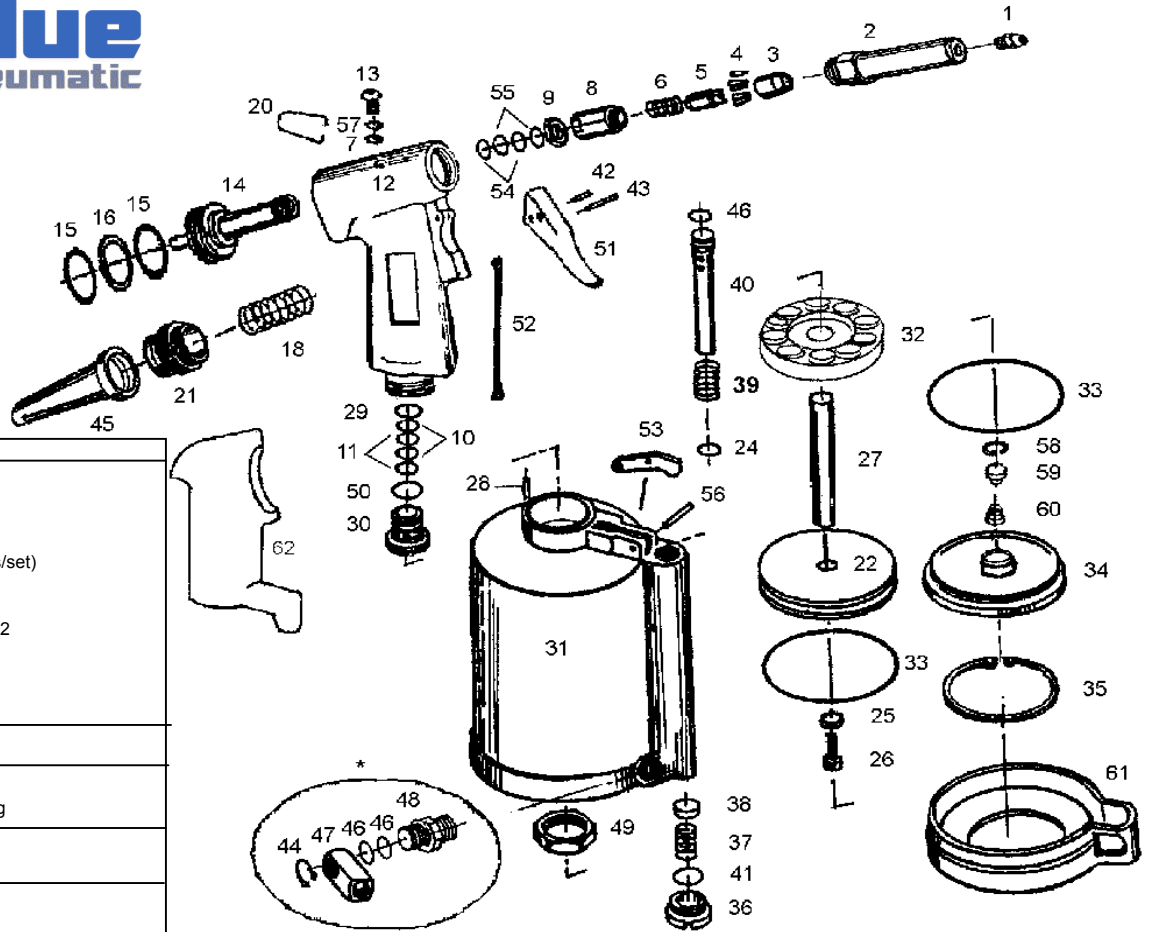

BP-50 Big Blue/ 1/4 Heavy Duty Hydraulic Riveter

ACCESSORIES :

Index	P/N	Description
1A.	480018	1/8" Nosepiece
1B.	480532	5/32"Nosepiece
1C.	480316	3/16" Nosepiece
4.	10508	Jaws(10408)(3pcs/set)
20	54059	Hanging Ring
45	02160	Safety Cap
*	17S19	Spanner(19/17mm)X2
*	11S13	Spanner(13/11mm)
*	54005	Hex. Wrench
*	11790	Oil Syringe
*	#021470	Universal Joint Kit

1025-1/1/06

Index No.	Part No.	Description
1D	A6622H	1/4" Nosepiece
2	54015	Head
3	54009	Jaw Housing
4	500008	Heavy Duty Jaws x 3pcs
5	500007	Jaw Pusher
6	500005	Spring
7	02197	O-Ring Seal
8	54006	Jaw Housing Coupler
9	54004	Nut
10	11520	X-Ring Seal (2)
11	11558	O-Ring Washer (2)
12	54002	Hydraulic Section
13	02171	Oil Plug
14	54051	Hydraulic Plunger
15	11501	O-Ring Seal (2)
16	11549	Washer
18	5002580	Return Spring
21	500010	Screw Plug
22	500023	Piston Disc
24	11560	O-Ring Seal

Index No.	Part No.	Description
25	11526	Spring Washer
26	11527	Piston Head Lock Screw
27	11522	Plunger Rod
28	N2.5X10	Pin
29	25022	O-Ring Seal
30	02157	Screw Plug
31	500029	Air Cylinder Body
32	500083	Damping Ring
33	11531	O-Ring Seal (2)
34	500035	Air Cylinder Cap
35	11514	Clip
36	10550	Screw Plug
37	10544	Valve Pressure Spring
38	11542	Valve Plate
39	11541	Valve Spring
40	500039	Valve Rod
41	25203	O-Ring
42	02168H	Pin
43	02169	Pin
46	10548	O-Ring Seal

Index No.	Part No.	Description	
49	02121	Lock Nut	
50	02170	O-Ring Seal	
51	02138	Trigger	
52	500033	Trigger Rod	
53	500034	Trigger Lever	
54	11554	X-Ring Seal (2)	
55	11502	X-Ring Washer (2)	
56	02167	Pin	
57	400017A	Fill Washer	
58	19314	Retaining Ring	
59	19312	Rubber Plate	
60	19313	Spring	
61	11570	Rubber Cushion	
*	#021470	Universal Joint Kit	2.8/SET